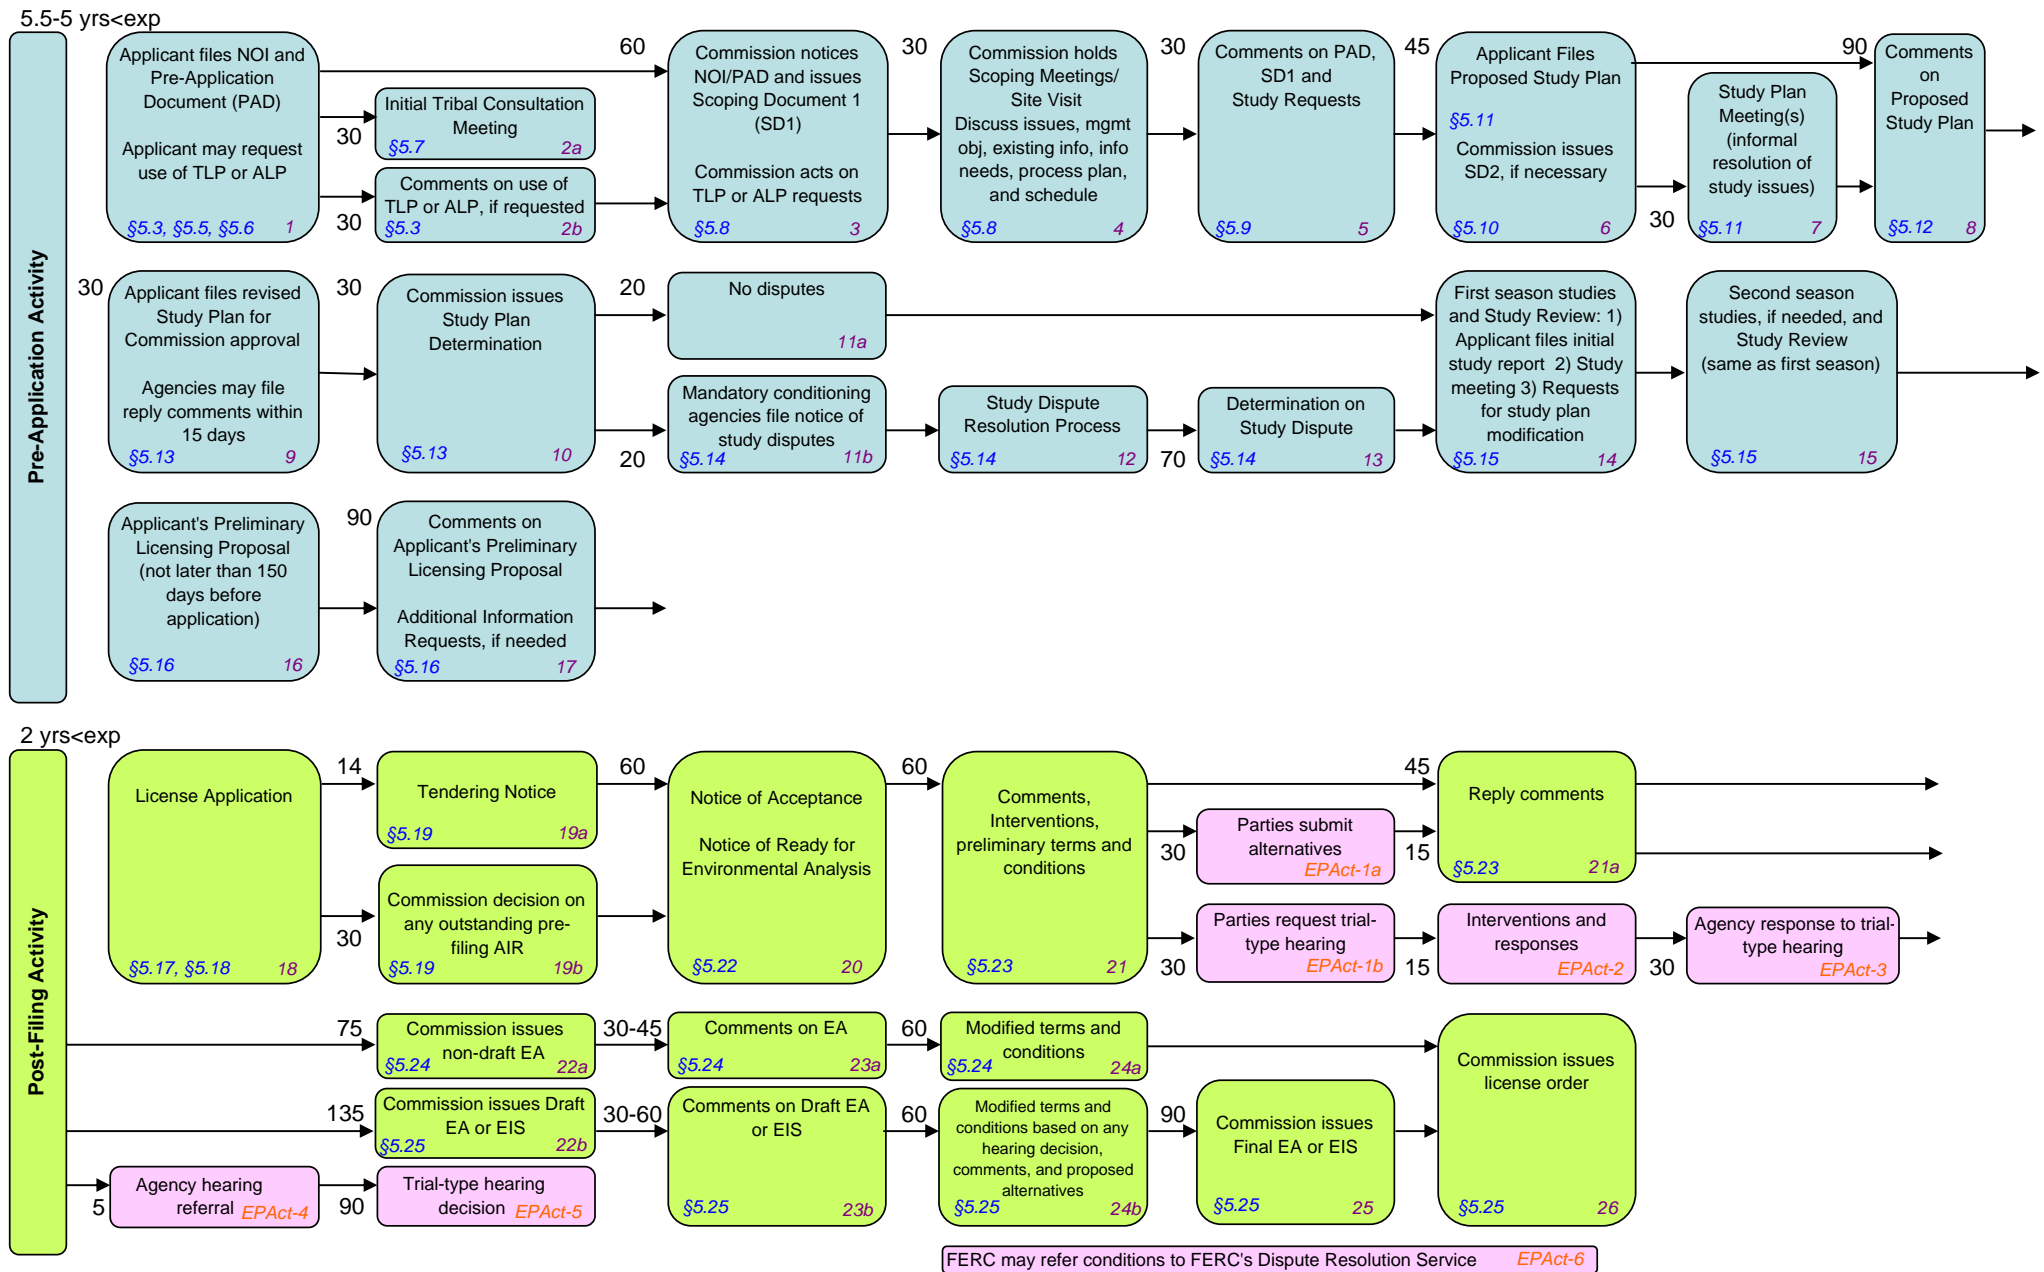

# Integrated Licensing Process and Section 241 of the Energy Policy Act of 2005

\*Section 241 of the Energy Policy Act of 2005 in pink.